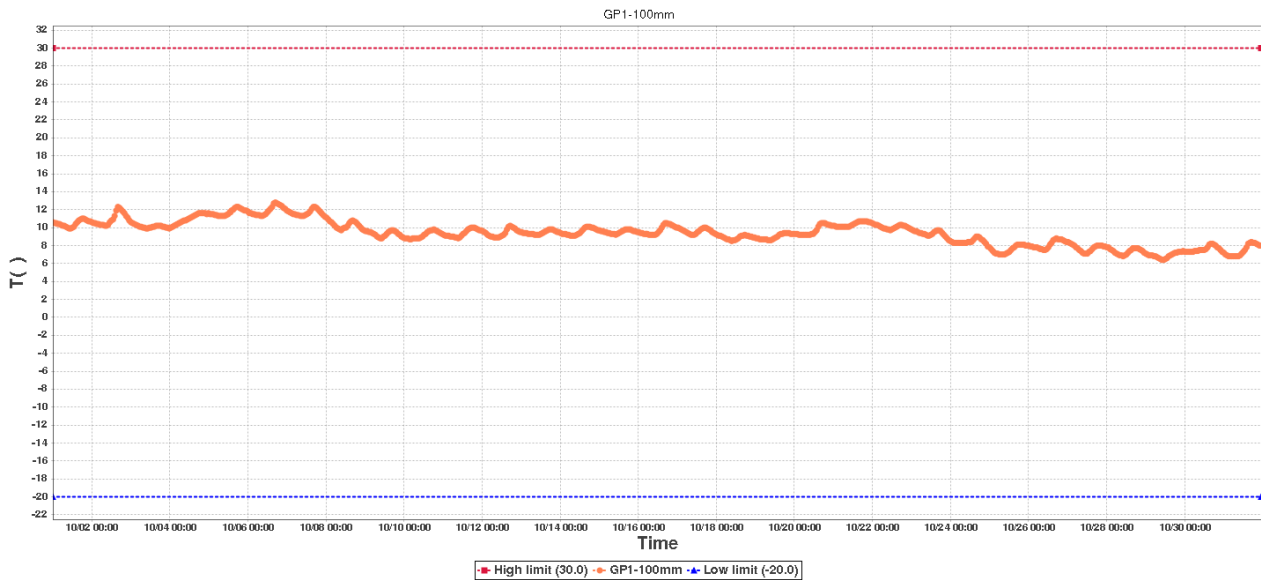

## Device Information

Device ID:	92173854970390518869	Device SUB-ID:	0
Device Name:	Ground Probe-1	Device Model:	RCW-600WiFi

## GP1-100mmSummary

High limit:	30.0	Start Time:	2020/10/01 00:02:00(GMT+00:00)
Low limit:	-20.0	End Time:	2020/10/31 23:02:56(GMT+00:00)
Max:	12.8	Data Points:	744
Min:	6.4		
Average:	9.4		