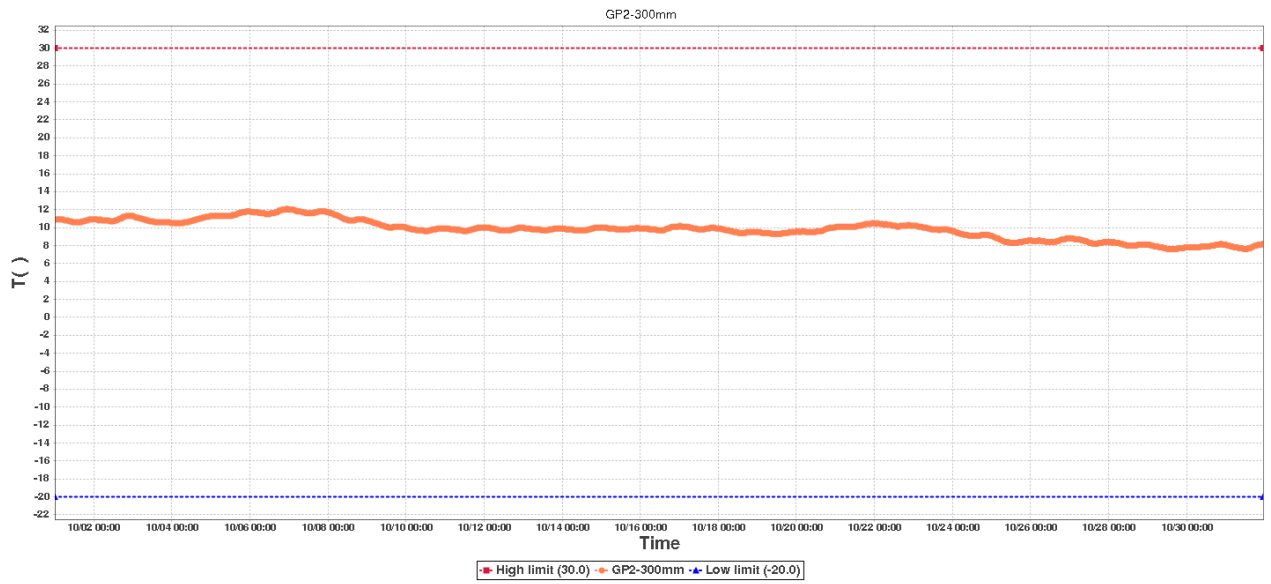

Data List

Logging Time	GP1-100mm	GP2-300mm	Description
	T( )	T( )	
2020/10/31 23:02:56(GMT+00:00)	8.0	8.2	
2020/10/31 22:03:01(GMT+00:00)	8.0	8.1	
2020/10/31 21:03:04(GMT+00:00)	8.1	8.1	
2020/10/31 20:03:05(GMT+00:00)	8.2	8.1	
2020/10/31 19:03:07(GMT+00:00)	8.3	8.0	
2020/10/31 18:03:12(GMT+00:00)	8.3	8.0	
2020/10/31 17:03:15(GMT+00:00)	8.4	7.9	
2020/10/31 16:03:18(GMT+00:00)	8.3	7.8	
2020/10/31 15:03:21(GMT+00:00)	8.2	7.7	
2020/10/31 14:03:24(GMT+00:00)	7.8	7.7	
2020/10/31 13:03:29(GMT+00:00)	7.5	7.6	
2020/10/31 12:03:34(GMT+00:00)	7.3	7.6	
2020/10/31 11:03:38(GMT+00:00)	7.1	7.6	
2020/10/31 10:03:42(GMT+00:00)	6.9	7.7	
2020/10/31 09:03:47(GMT+00:00)	6.8	7.7	
2020/10/31 08:03:51(GMT+00:00)	6.8	7.7	
2020/10/31 07:03:55(GMT+00:00)	6.8	7.8	
2020/10/31 06:03:59(GMT+00:00)	6.8	7.8	
2020/10/31 05:04:04(GMT+00:00)	6.8	7.8	
2020/10/31 04:04:08(GMT+00:00)	6.8	7.9	
2020/10/31 03:04:13(GMT+00:00)	6.8	7.9	
2020/10/31 02:04:17(GMT+00:00)	6.9	8.0	
2020/10/31 01:04:18(GMT+00:00)	7.0	8.0	
2020/10/31 00:04:22(GMT+00:00)	7.2	8.1	
2020/10/30 23:04:26(GMT+00:00)	7.3	8.1	
2020/10/30 22:04:29(GMT+00:00)	7.5	8.1	
2020/10/30 21:04:34(GMT+00:00)	7.7	8.2	
2020/10/30 20:04:38(GMT+00:00)	7.8	8.1	
2020/10/30 19:04:42(GMT+00:00)	8.0	8.1	
2020/10/30 18:04:44(GMT+00:00)	8.1	8.1	
2020/10/30 17:04:47(GMT+00:00)	8.2	8.0	
2020/10/30 16:04:52(GMT+00:00)	8.2	8.0	
2020/10/30 15:04:53(GMT+00:00)	8.1	8.0	
2020/10/30 14:04:56(GMT+00:00)	7.8	7.9	
2020/10/30 13:05:01(GMT+00:00)	7.6	7.9	
2020/10/30 12:05:05(GMT+00:00)	7.5	7.9